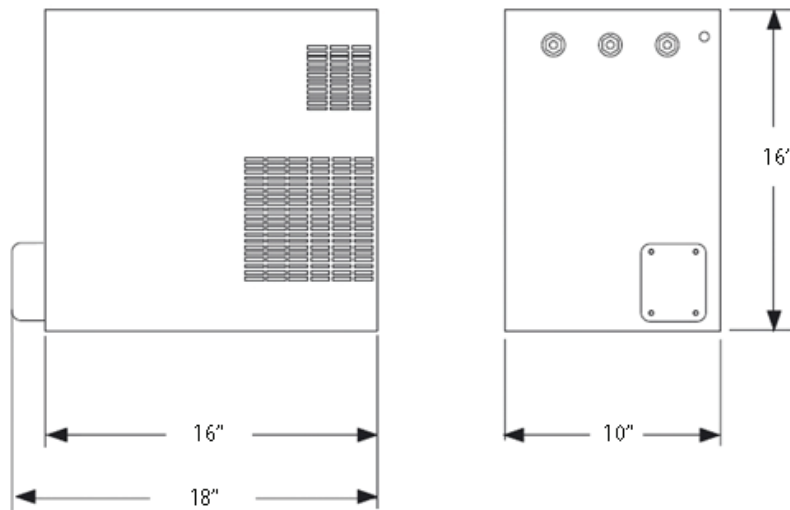

- > Measures 16" high x 10" wide x 18" deep.
- > Adjustable thermostat is factory pre-set.
- > Install in well-ventilated cabinet.

Helpful Tips

- > Position the appliance in the point of installation, away from sources of heat and direct sunlight
- > Do not install the appliance outdoors and in very damp rooms
- > The appliance should be positioned in such a way as to leave approximately 2.40 to 2.80 inches of space free for air to circulate freely
- > Special ventilation may be required when installing the unit in a cabinet so that the heat produced by the refrigerating circuit can properly circulate and escape
- > Make sure the appliance is resting fully on all four supporting feet
- > Before making the water connection, make sure the incoming water pressure is between 14.5 psi and 43.5 psi
- > If the incoming water pressure is below 14.5 psi or the flow rate is less than 0.50 gpm, fit a device capable of increasing the pressure (such as an autoclave or similar)
- > The pressure is especially important for those water coolers fitted with a carbonation device
- > If the incoming water pressure exceeds 43.5 psi, predispose a pressure reducer capable of reducing the latter to the 14.5 psi and 43.5 psi
- > Advice on using the appliance for carbonated water: To guarantee the correct operation of the pump in time, the appliance must always be operated with water in the cooling circuit

This water appliance is approved by Underwriters Laboratories Inc.
in accordance with NSF/ANSI 61-2002e.

Everpure, Micro-Pure, Exubera™ and the silver canister color are registered trademarks of Everpure, LLC © 2008

capacity

6.6 gallons per hour for chilled/
carbonated water

temperature output

40°F (based on 68°F inlet water and 77°F
ambient)

inlet/outlet

1/4" O.D. tubes for inlet and 6 mm O.D.
tubes for outlets

power

350 watts

motor compressor

1/12 HP, 115 VAC, 60Hz single phase

everpure warranty

The Exubera™ appliance has a 24-month limited warranty on the refrigeration system of the unit. Electrical components and water system are warranted for 12 months from date of installation. Warranty pertains to drinking water applications only. Non-drinking water applications are not covered under warranty. A detailed warranty statement is included with each unit.

Everpure, LLC
1040 Muirfield Drive
Hanover Park, IL 60133 USA
Phone: (630) 307-3000
Fax: (630) 307-3030
Customer Service: (800) 323-7873
Technical Service: (800) 942-1153
www.everpure.com

EVERPURE
WATER YOU CAN TRUST®