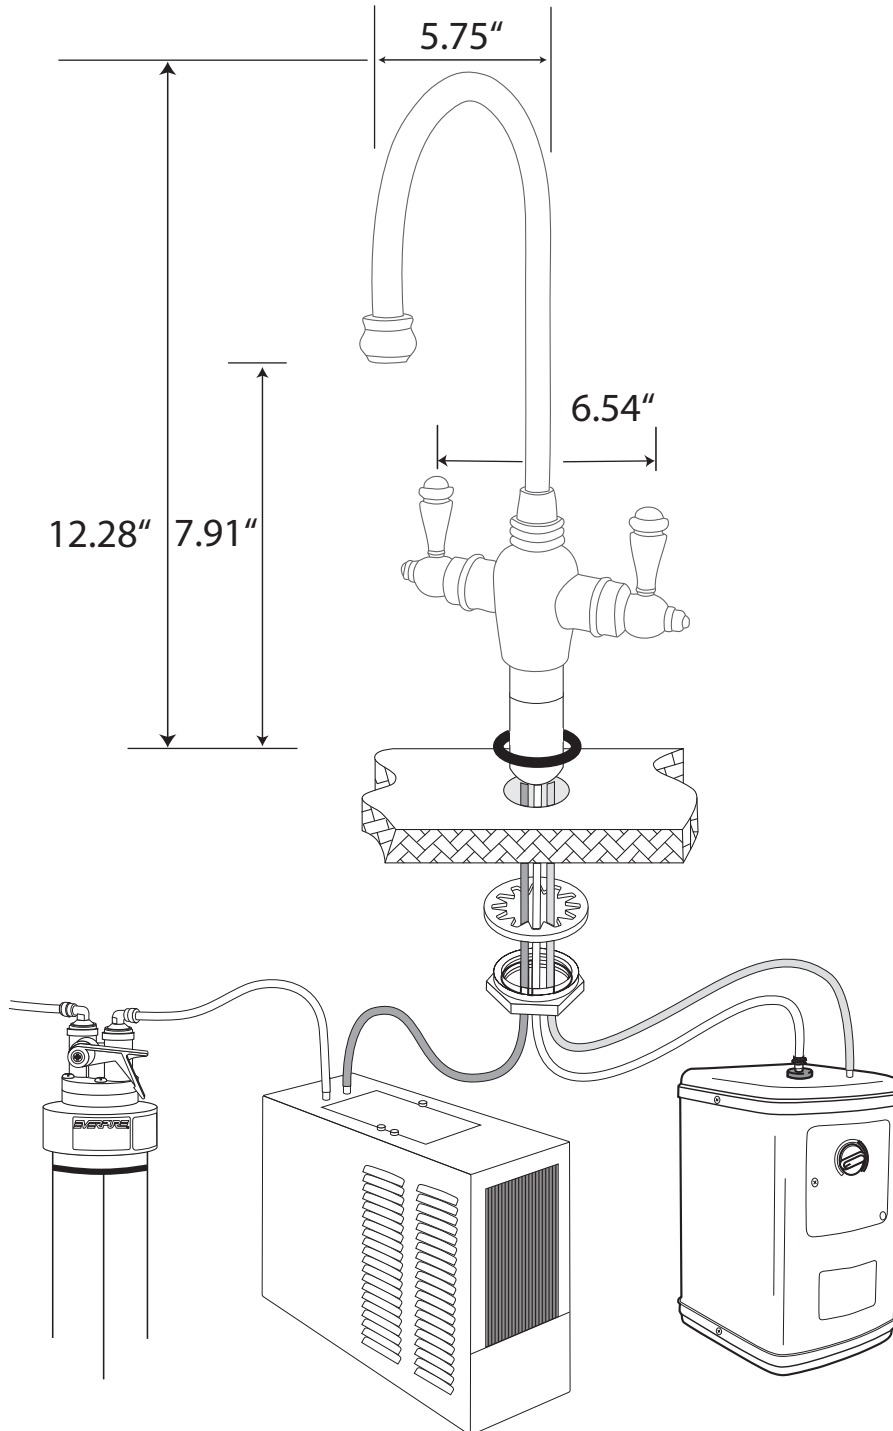

# Dual Temp Faucet

product specifications

Classic Series

Polished Stainless Steel - Part No. EV9007-10

Brushed Stainless Steel - Part No. EV9007-11

Everpure  
Drinking Water System\*

Everpure  
Polaria™\*

Everpure  
Solaria™\*