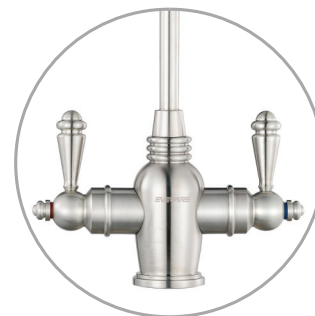

# Dual Temp Faucet

product specifications

Classic Series

Everpure Classic series dual temperature hot/cold drinking water faucets deliver cold or ambient filtered water and near boiling instant hot water from a single spout. Exclusively designed to be used with the Everpure Commercial Grade Instant Hot Water Dispenser (Solaria™) and other vented instant hot systems, these faucets are equipped with a built-in safety feature with spring loaded shut off to prevent accidents. The cold side may be connected to the Everpure Commercial Grade Water Chiller (Polaria™) for refreshingly chilled drinking water or just simply enjoy ambient filtered water from any Everpure Drinking Water System. The Everpure Dual Temperature faucet features solid stainless steel construction and is available in two beautiful finishes, Polished Stainless and Brushed Stainless. They are lead-free and feature a ceramic disc type valve for smooth functionality and lasting durability. Blue and red indicators on the handles distinguish hot and cold sides.

## Everpure Classic Hot/Cold Drinking Water Faucets feature:

- > Classic, dual handle design
- > Selection of two beautiful finishes to match the most popular designer faucets
- > Spring loaded "hot" shut off valve safety feature
- > Insulated heat-resistant spout
- > Exclusively designed to be used with vented instant hot systems
- > 0.5 GPM flow
- > Lead-free
- > Aerator tip provides even, clear stream of filtered water
- > RO compatible with the use of a separate air gap

### the convenient solution

Everpure systems are easily installed using common household tools. Our systems mount under your sink and are plumbed to a separate filter faucet. And cartridge replacement is easy, too — just like changing a light bulb.

# Dual Temp Faucet

product specifications

Classic Series

Polished Stainless Steel - Part No. EV9007-10

Brushed Stainless Steel - Part No. EV9007-11

Everpure  
Drinking Water System\*

Everpure  
Polaria™\*

Everpure  
Solaria™\*